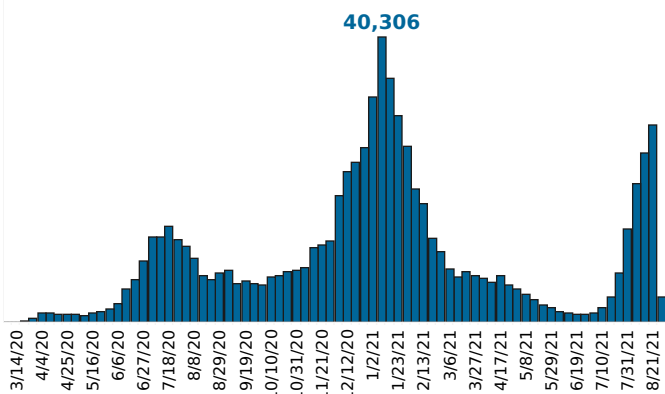

# COVID-19 in South Carolina

As of 11:59 PM on 8/22/2021

**Cases**

**699,197**

**Select Date Range & County to Filter Page Values**

All values

**COUNTY**

All

**Past 2 weeks Confirmed**

**41018**

Rate of COVID-19 Cases per 10,000 population, by County

County Displayed: **South Carolina** | Dates Displayed: 3/4/2020 to 8/22/2021

[Use County Filter Above to View ZIP Code Counts](#)

**Find your ZIP**

All

Reported COVID-19 Cases, by Week of Report

County Displayed: **South Carolina** | Dates Displayed: 3/4/2020 to 8/22/2021

County Displayed: **South Carolina** | Dates Displayed: 3/4/2020 to 8/22/2021