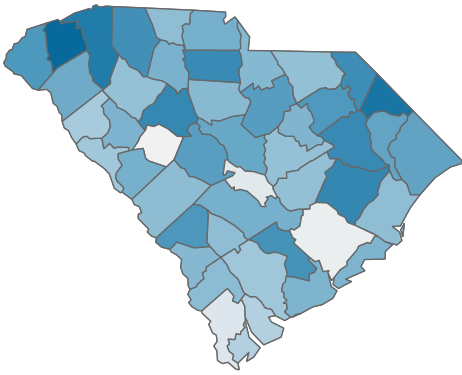

**Past 2 weeks Confirmed**

**41018**

Rate of COVID-19 Cases per 10,000 population, by County

County Displayed: **South Carolina** | Dates Displayed: 3/4/2020 to 8/22/2021

[Use County Filter Above to View ZIP Code Counts](#)

**Find your ZIP**

All

Reported COVID-19 Cases, by Week of Report

County Displayed: **South Carolina** | Dates Displayed: 3/4/2020 to 8/22/2021

County Displayed: **South Carolina** | Dates Displayed: 3/4/2020 to 8/22/2021